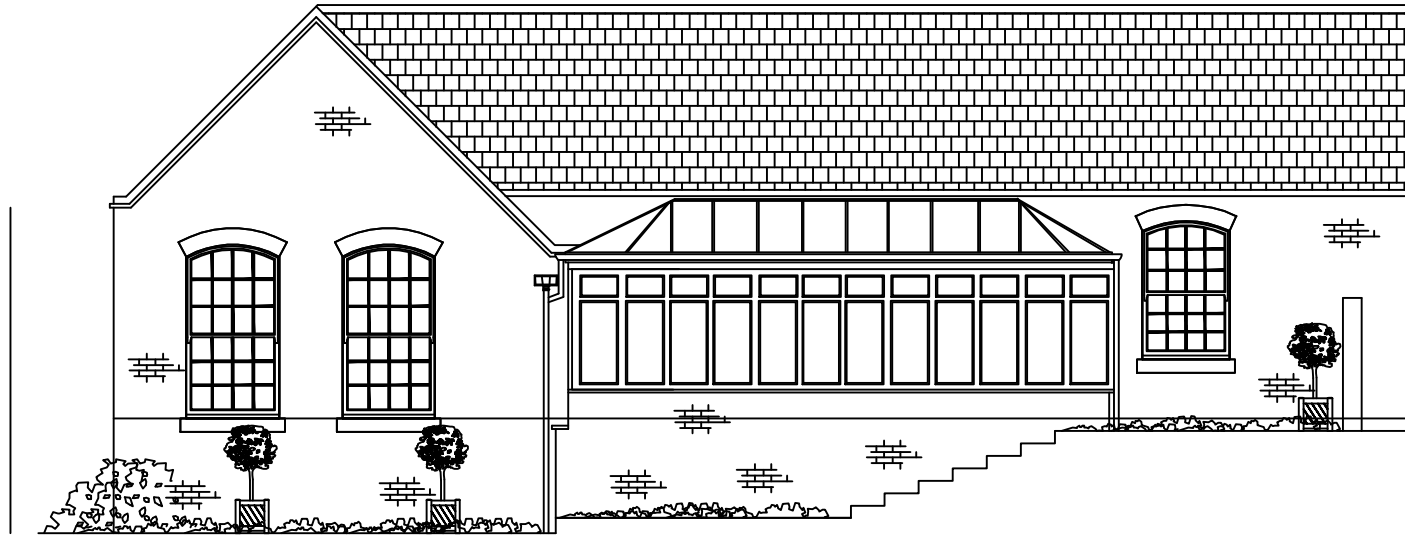

Existing West Elevation

Existing South Elevation

Existing East Elevation

Existing Plan View

Client:
 Mr A Baillie
 Southgarth Lodge
 Westhoe Village
 South Shields
 Tyne & Wear
 NE33 3EG

Drawing No. 9532 EXISTING	Date 23/03/15
------------------------------	------------------