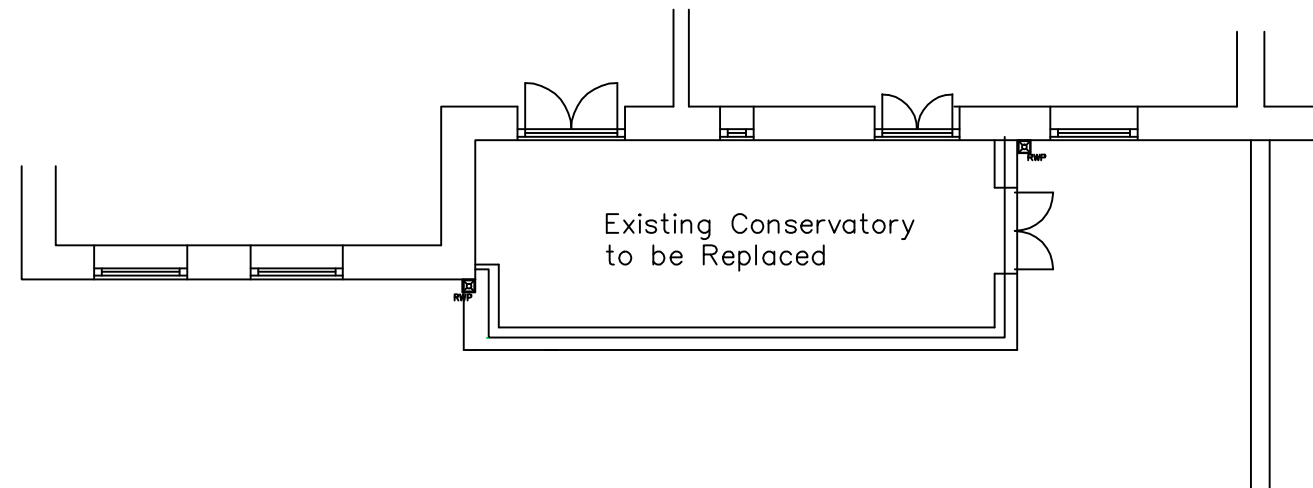

Existing West Elevation

Existing South Elevation

Existing East Elevation

Existing Plan View

Client:
 Mr A Baillie
 Southgarth Lodge
 Westhoe Village
 South Shields
 Tyne & Wear
 NE33 3EG

Drawing No. 9532 EXISTING	Date 23/03/15
------------------------------	------------------